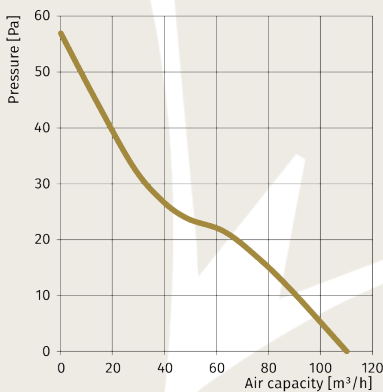

DIMENSIONS [MM]

Product	ØD	L	L1	Weight [kg]
BO-RF-100-UK	100	137.5	53.5	0.61
BO-RF-125-UK	125	161.5	53.5	0.75
BO-RF-150-UK	150	181.5	53.5	1.3

BO-RF-100-UK