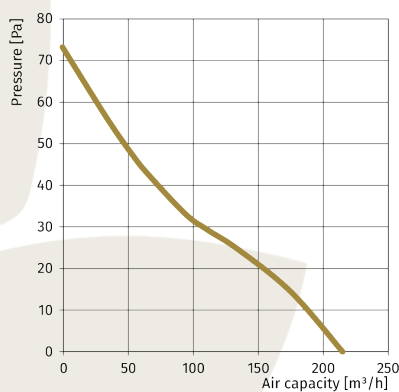

Air flow:
up to 340 m³/h

Power:
from 7.5 W

Noise level:
from 25 dBa

DESIGN

- Supplied with 1.8m power cable and fitted UK or EU plug.
- Specially designed mixed-flow impeller ensures high air capacity and low noise levels.
- Protection rating IPX4 and equipped with overheating protection.
- Low energy consumption from 4.5 watts.
- Blauberg German Motor.
- Five year Black Orchid warranty.

PERFORMANCE

Product	Description	Air Flow [m ³ /h]	Power [W]	Noise Level [dBa]
BO-RF-100-UK	Black Orchid Radial-flo 4" with UK plug	110	7.5	25
BO-RF-125-UK	Black Orchid Radial-flo 5" with UK plug	215	12	33
BO-RF-150-UK	Black Orchid Radial-flo 6" with UK plug	340	22	39

DIMENSIONS [MM]

Product	ØD	L	L1	Weight [kg]
BO-RF-100-UK	100	137.5	53.5	0.61
BO-RF-125-UK	125	161.5	53.5	0.75
BO-RF-150-UK	150	181.5	53.5	1.3

BO-RF-100-UK

BO-RF-125-UK

BO-RF-150-UK

ACCESSORIES