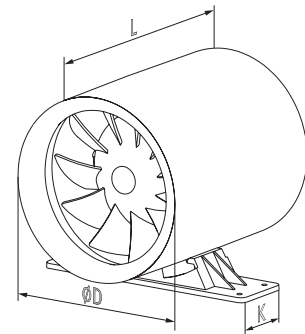

Radial-flo casing is manufactured using a durable plastic to ensure a robust fan design. The Blauberg motor is a high efficiency, low energy motor designed for continuous maintenance free operation.

Radial-flo is supplied with a removable mounting bracket for easy installation. When not used, the fan can be almost completely mounted in flexible ducting saving space in your grow room or tent.

Air flow:
up to 340 m³/h

Power:
from 7.5 W

Noise level:
from 25 dBa

DESIGN

- Supplied with 1.8m power cable and fitted UK or EU plug.
- Specially designed mixed-flow impeller ensures high air capacity and low noise levels.
- Protection rating IPX4 and equipped with overheating protection.
- Low energy consumption from 4.5 watts.
- Blauberg German Motor.
- Five year Black Orchid warranty.

PERFORMANCE

Product	Description	Air Flow [m ³ /h]	Power [W]	Noise Level [dBa]
BO-RF-100-UK	Black Orchid Radial-flo 4" with UK plug	110	7.5	25
BO-RF-125-UK	Black Orchid Radial-flo 5" with UK plug	215	12	33
BO-RF-150-UK	Black Orchid Radial-flo 6" with UK plug	340	22	39

DIMENSIONS [MM]

Product	ØD	L	L1	Weight [kg]
BO-RF-100-UK	100	137.5	53.5	0.61
BO-RF-125-UK	125	161.5	53.5	0.75
BO-RF-150-UK	150	181.5	53.5	1.3

BO-RF-100-UK

BO-RF-125-UK

BO-RF-150-UK

ACCESSORIES