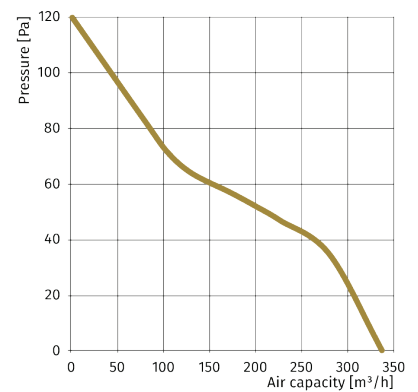

Air flow:
up to 340 m³/h

Power:
from 7.5 W

Noise level:
from 25 dBa

DESIGN

- Supplied with 1.8m power cable and fitted UK or EU plug.
- Specially designed mixed-flow impeller ensures high air capacity and low noise levels.
- Protection rating IPX4 and equipped with overheating protection.
- Low energy consumption from 4.5 watts.
- Blauberg German Motor.
- Five year Black Orchid warranty.

PERFORMANCE

Product	Description	Air Flow [m ³ /h]	Power [W]	Noise Level [dBa]
BO-RF-100-UK	Black Orchid Radial-flo 4" with UK plug	110	7.5	25
BO-RF-125-UK	Black Orchid Radial-flo 5" with UK plug	215	12	33
BO-RF-150-UK	Black Orchid Radial-flo 6" with UK plug	340	22	39

DIMENSIONS [MM]

Product	ØD	L	L1	Weight [kg]
BO-RF-100-UK	100	137.5	53.5	0.61
BO-RF-125-UK	125	161.5	53.5	0.75
BO-RF-150-UK	150	181.5	53.5	1.3

BO-RF-100-UK

BO-RF-125-UK

BO-RF-150-UK

ACCESSORIES