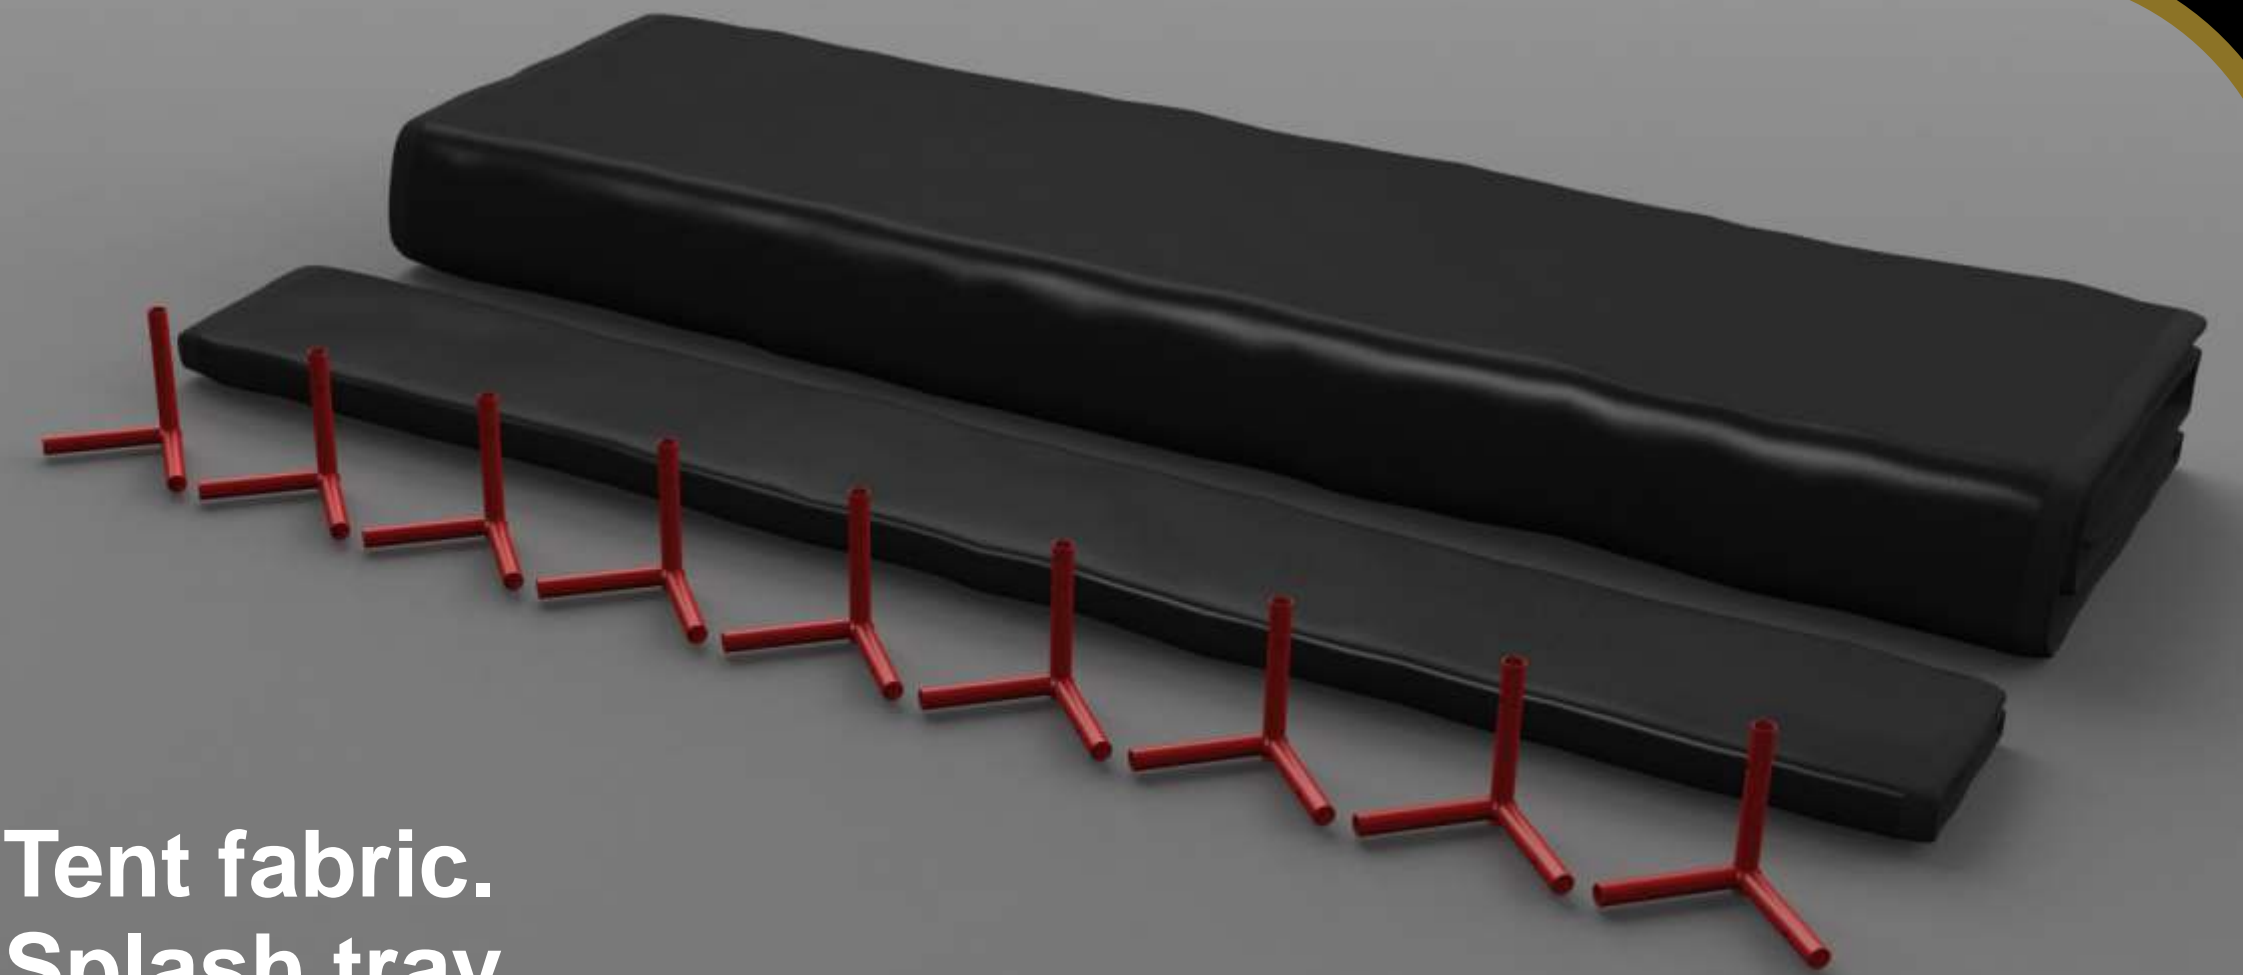

← Pole **B** 130cm →

← Pole **C** 97cm →

← Pole **D** 97cm →

← Pole **E** 140cm →

← Pole **F** 140cm →

Tent fabric.
Splash tray.
Frame corners (including 1 spare):

Please follow the instructions carefully

hydro-box™
Tent Assembly Instructions

STEP

1

'A' Pole - 130cm

'B' Pole - 130cm

Create the frame base by joining 2 A poles and 2 B poles with 4 corner pieces.

Please note the black plastic end caps should be facing upwards when you construct the top of the frame.

STEP

2

The black plastic end caps should be facing downwards when you construct the base section.

Push the poles into the corner pieces until the locking ball pops through the hole.

Create the base and the top of the tent frame.