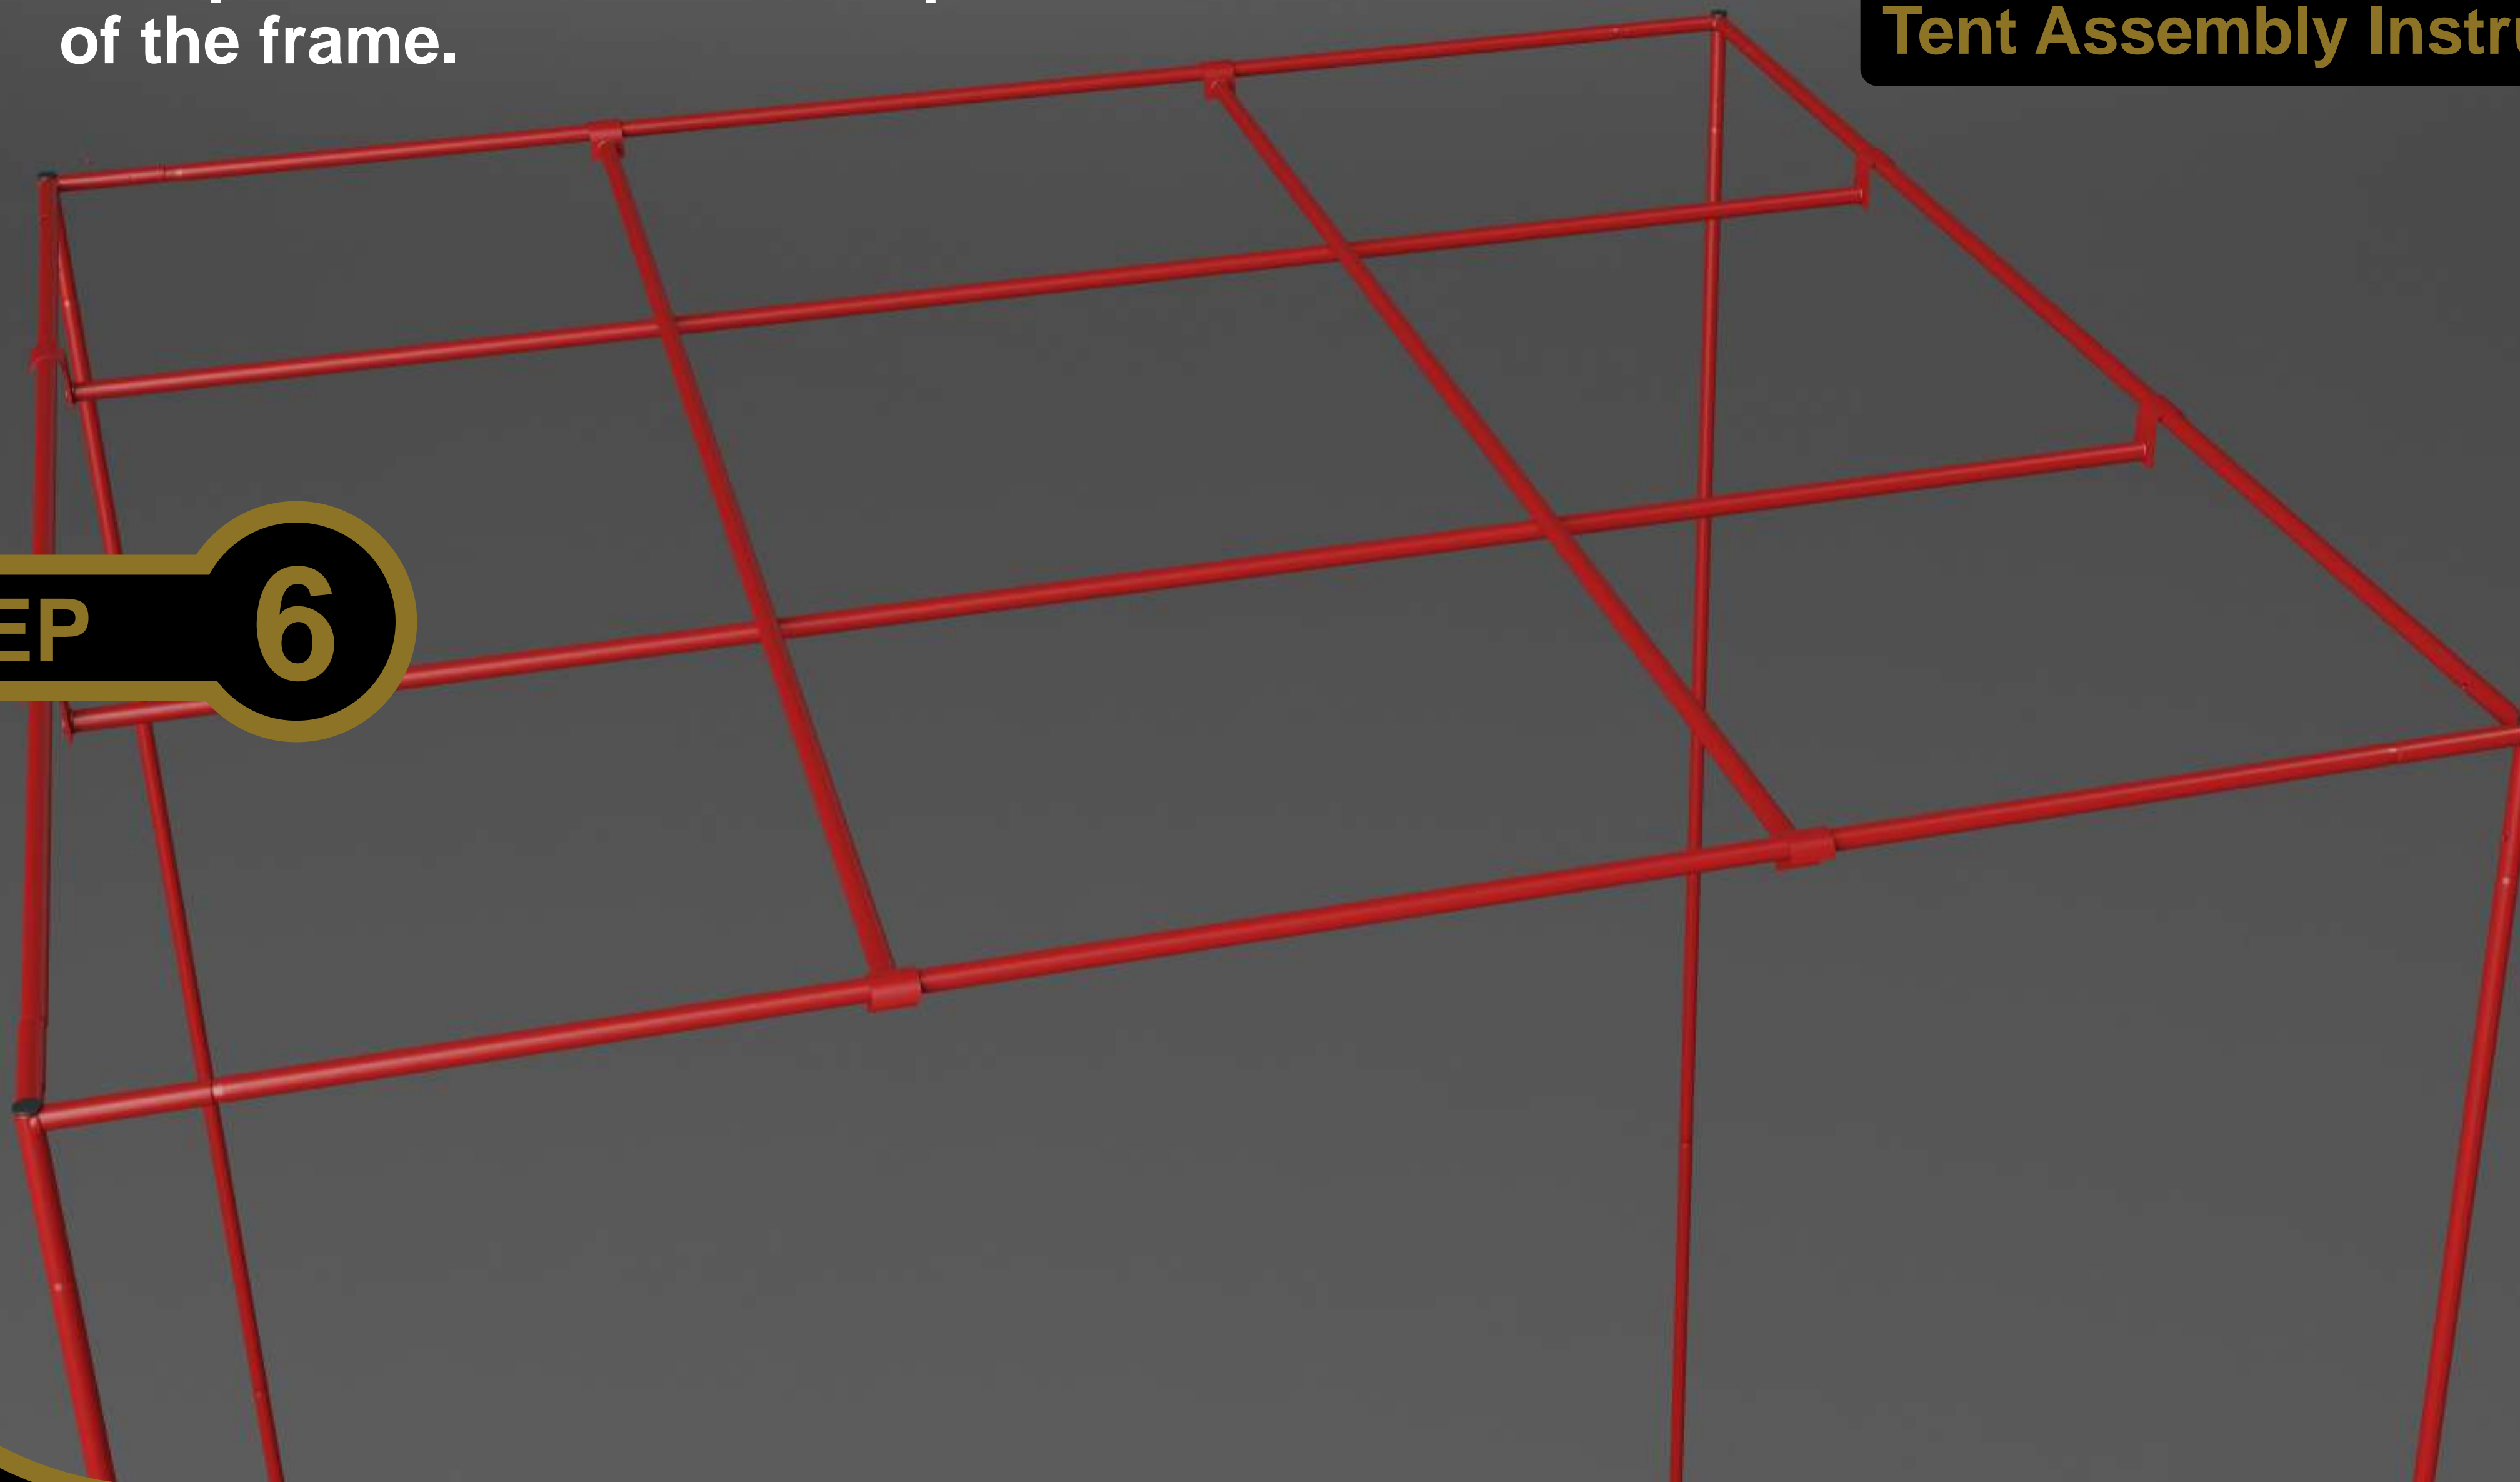

Add poles E and F to the top of the frame.

hydro-box™
Tent Assembly Instructions

STEP

6