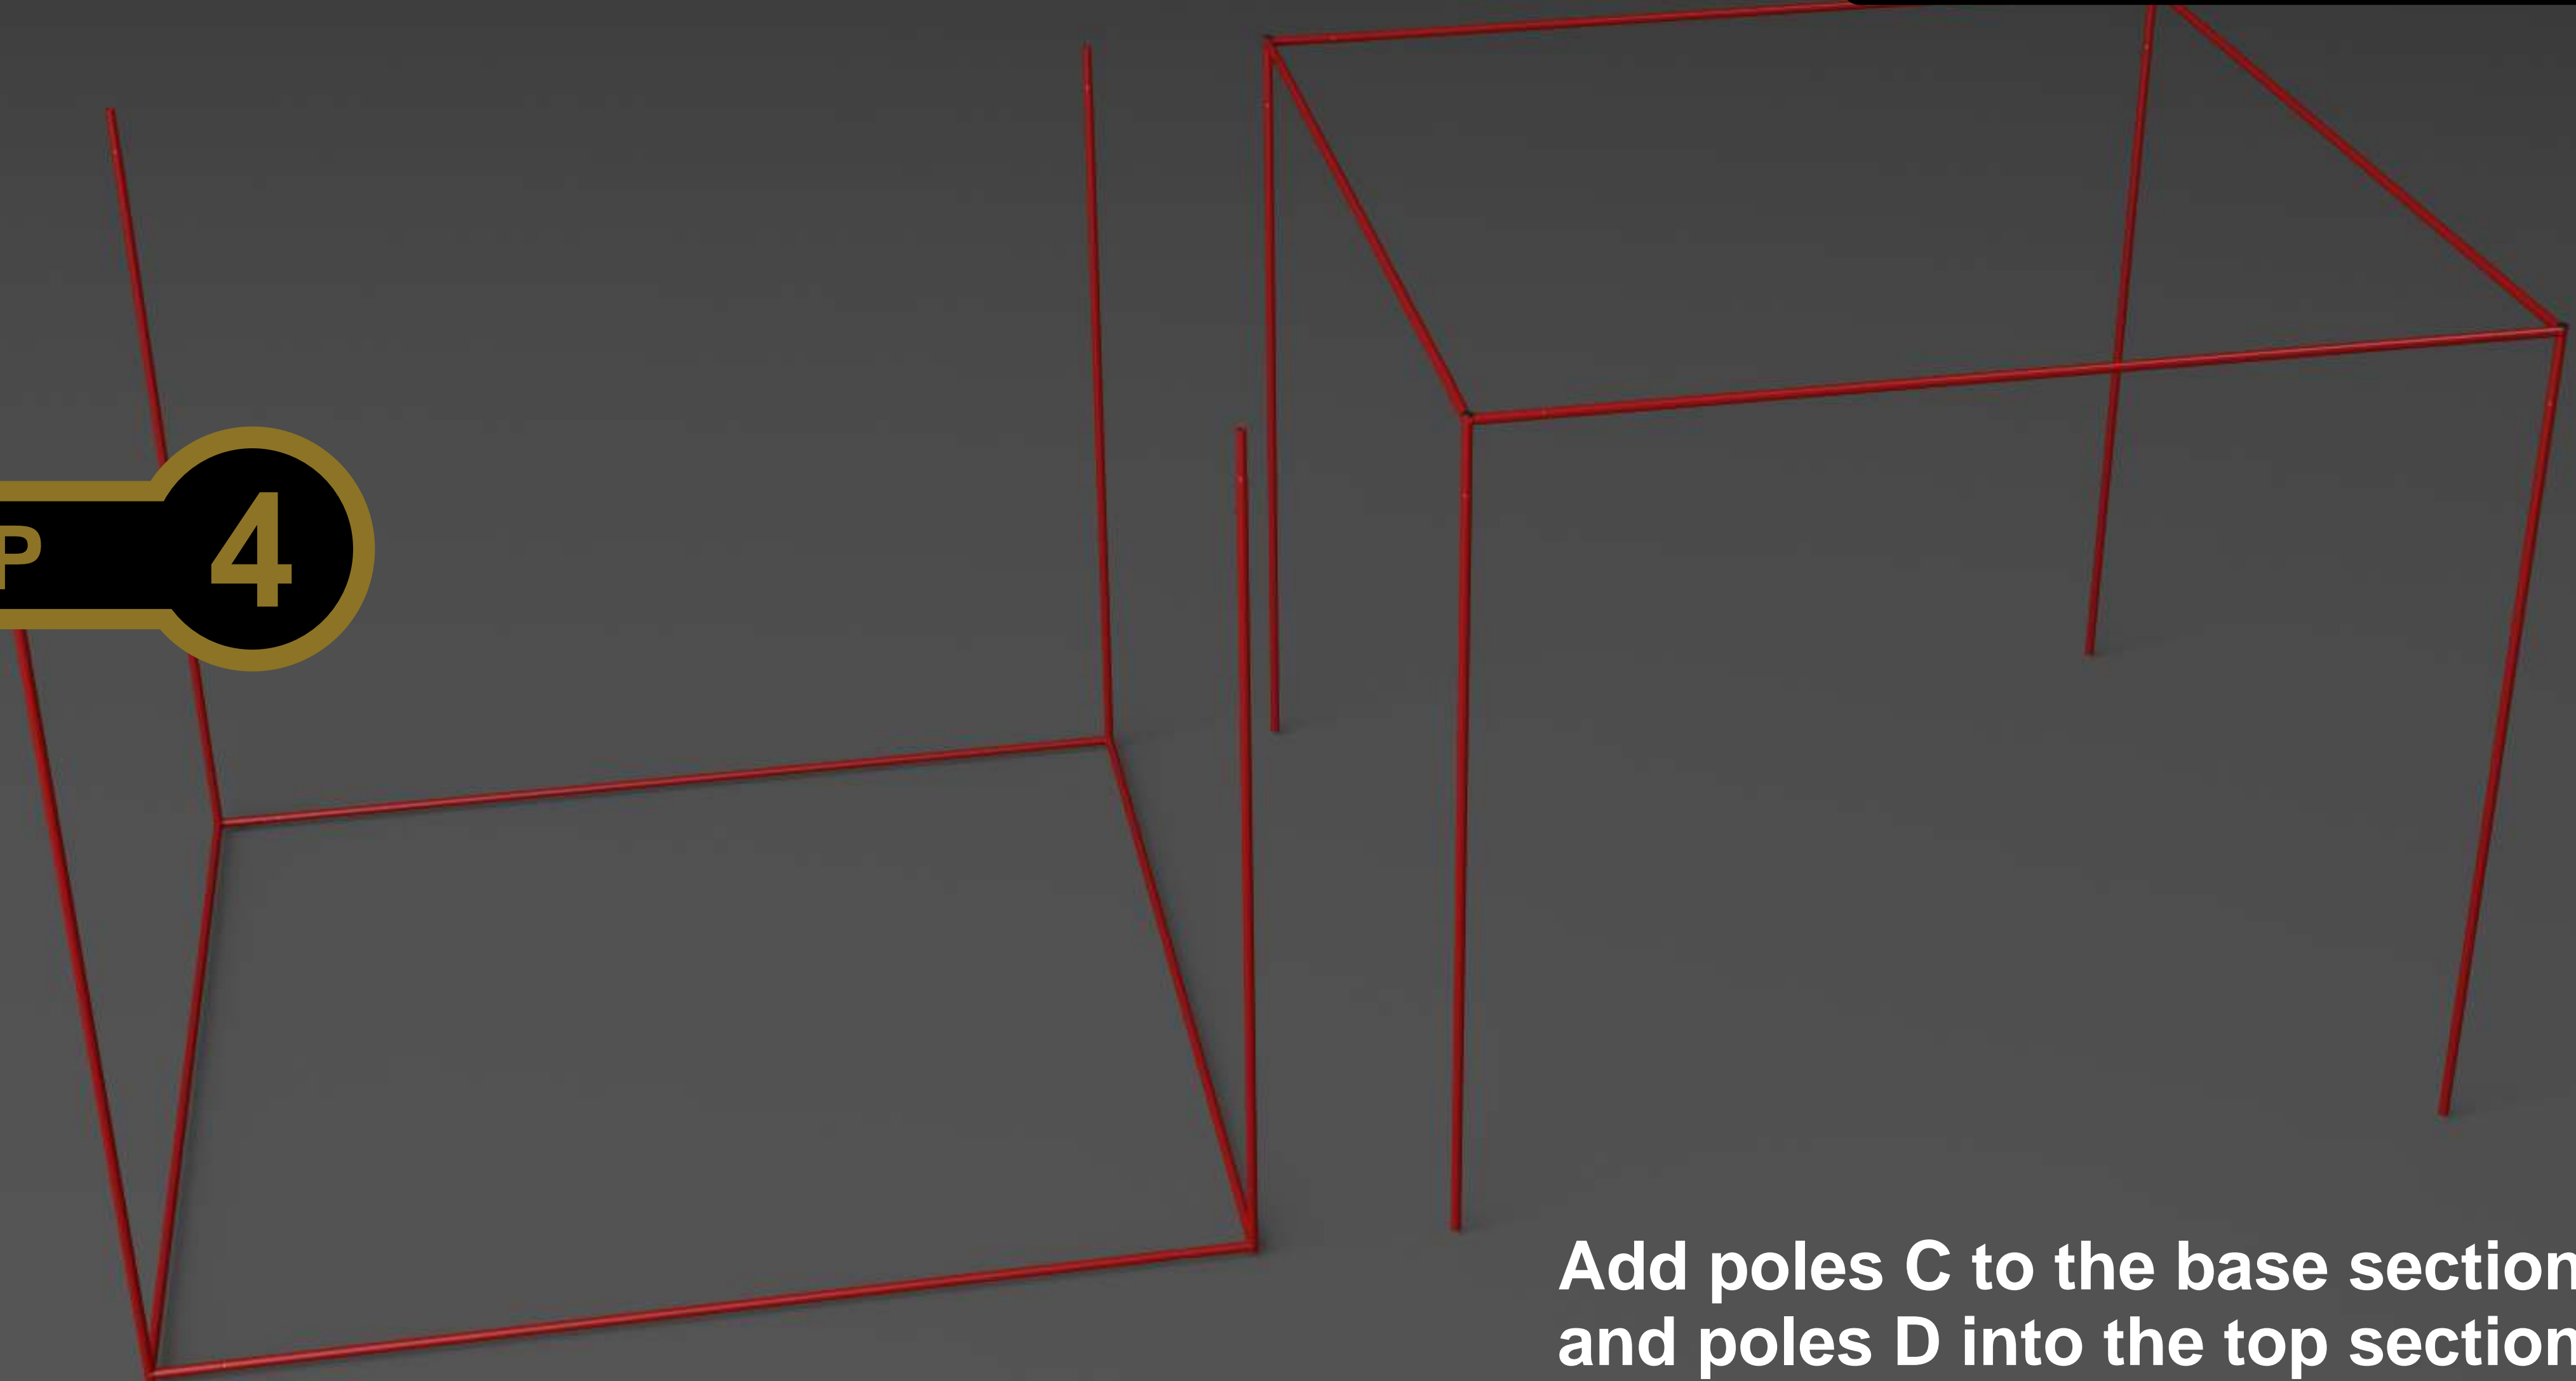

STEP

1

'A' Pole - 130cm

'B' Pole - 130cm

Create the frame base by joining 2 A poles and 2 B poles with 4 corner pieces.

Please note the black plastic end caps should be facing upwards when you construct the top of the frame.

STEP

2

The black plastic end caps should be facing downwards when you construct the base section.

Push the poles into the corner pieces until the locking ball pops through the hole.

Create the base and the top of the tent frame.

STEP

3

Once the base section is complete, repeat the process with the remaining corners and A and B poles to construct the top of the frame.

STEP

4

**Add poles C to the base section
and poles D into the top section.**

'D' Pole

Join together the base of the frame with
the top of the frame.

STEP

5

'C' Pole

Add poles E and F to the top of the frame.

hydro-box™
Tent Assembly Instructions

STEP