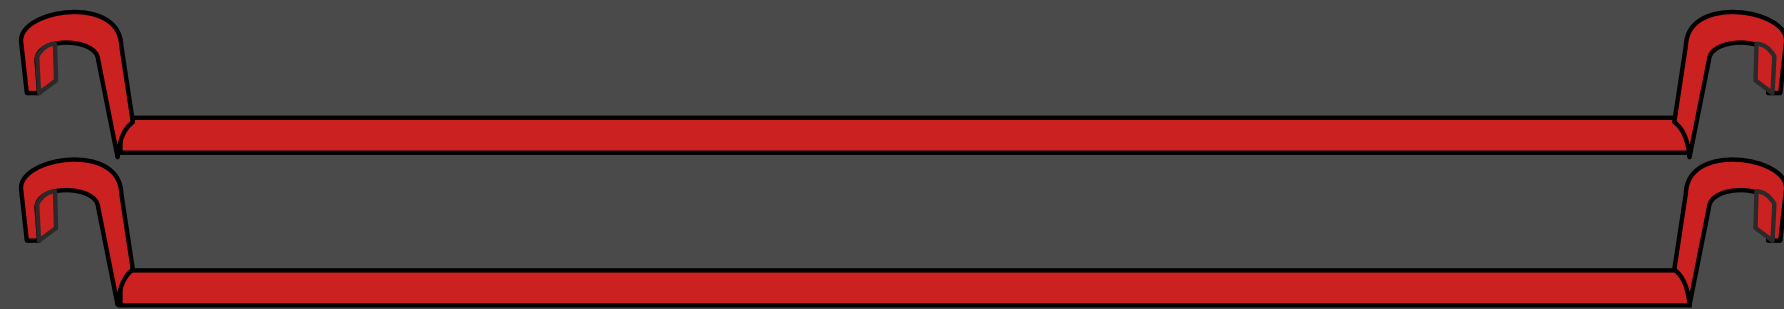

← Pole **B** 130cm →

← Pole **C** 97cm →

← Pole **D** 97cm →

← Pole **E** 140cm →

← Pole **F** 140cm →

Tent fabric.
Splash tray.
Frame corners (including 1 spare):

Please follow the instructions carefully

hydro-box™
Tent Assembly Instructions

STEP

1

'A' Pole - 130cm

'B' Pole - 130cm

Create the frame base by joining 2 A poles and 2 B poles with 4 corner pieces.

Please note the black plastic end caps should be facing upwards when you construct the top of the frame.

STEP

2

The black plastic end caps should be facing downwards when you construct the base section.

Push the poles into the corner pieces until the locking ball pops through the hole.

Create the base and the top of the tent frame.

STEP

3

Once the base section is complete, repeat the process with the remaining corners and A and B poles to construct the top of the frame.

STEP

4

**Add poles C to the base section
and poles D into the top section.**