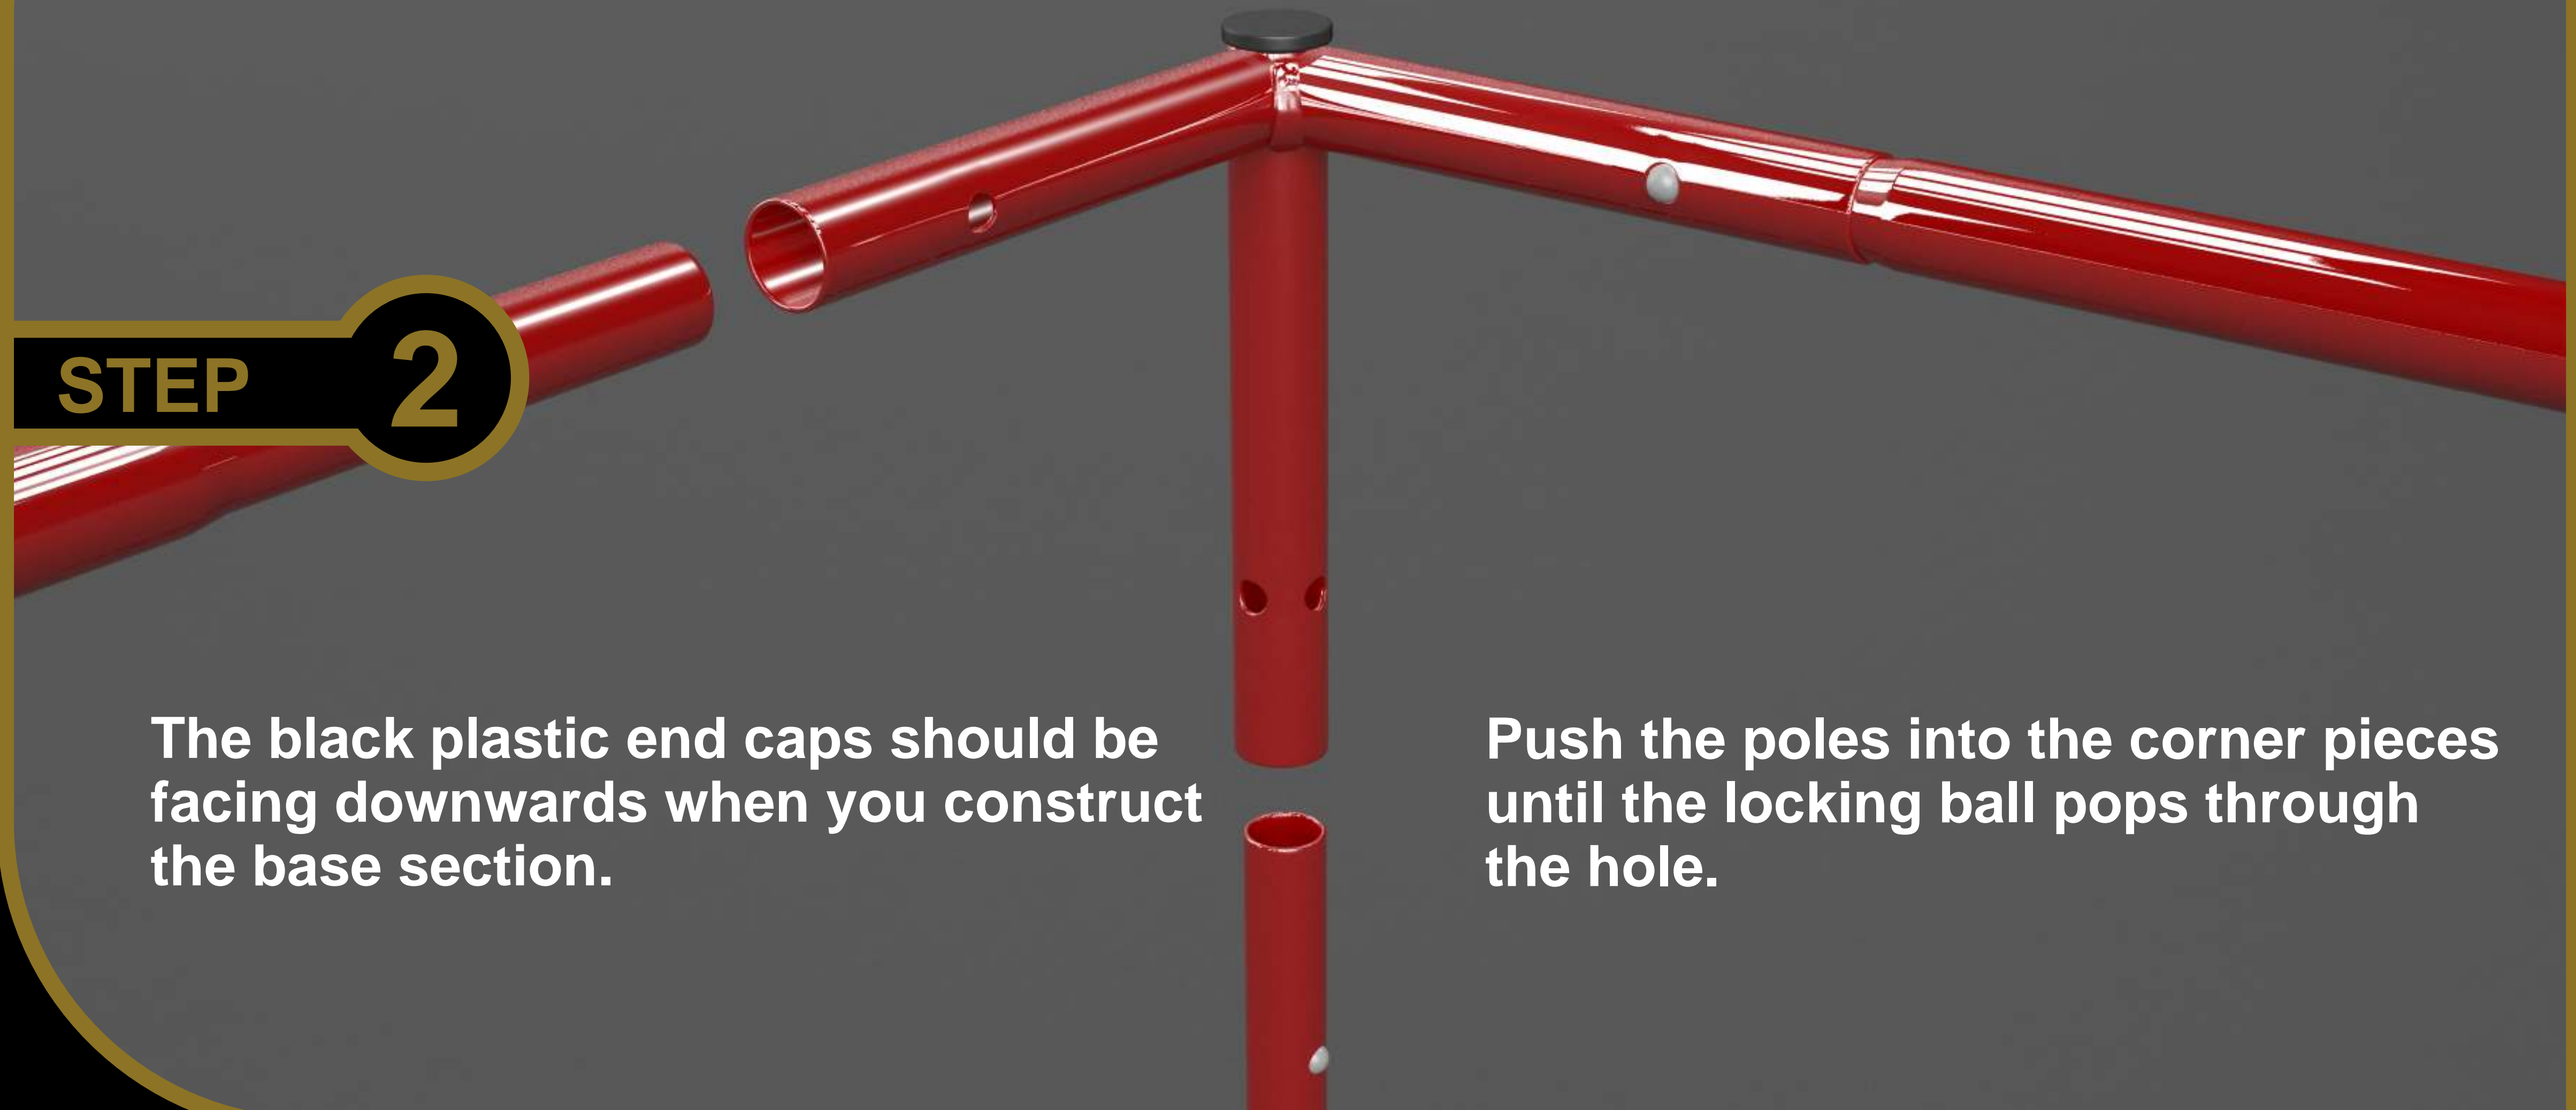

STEP

2

The black plastic end caps should be facing downwards when you construct the base section.

Push the poles into the corner pieces until the locking ball pops through the hole.

Create the base and the top of the tent frame.