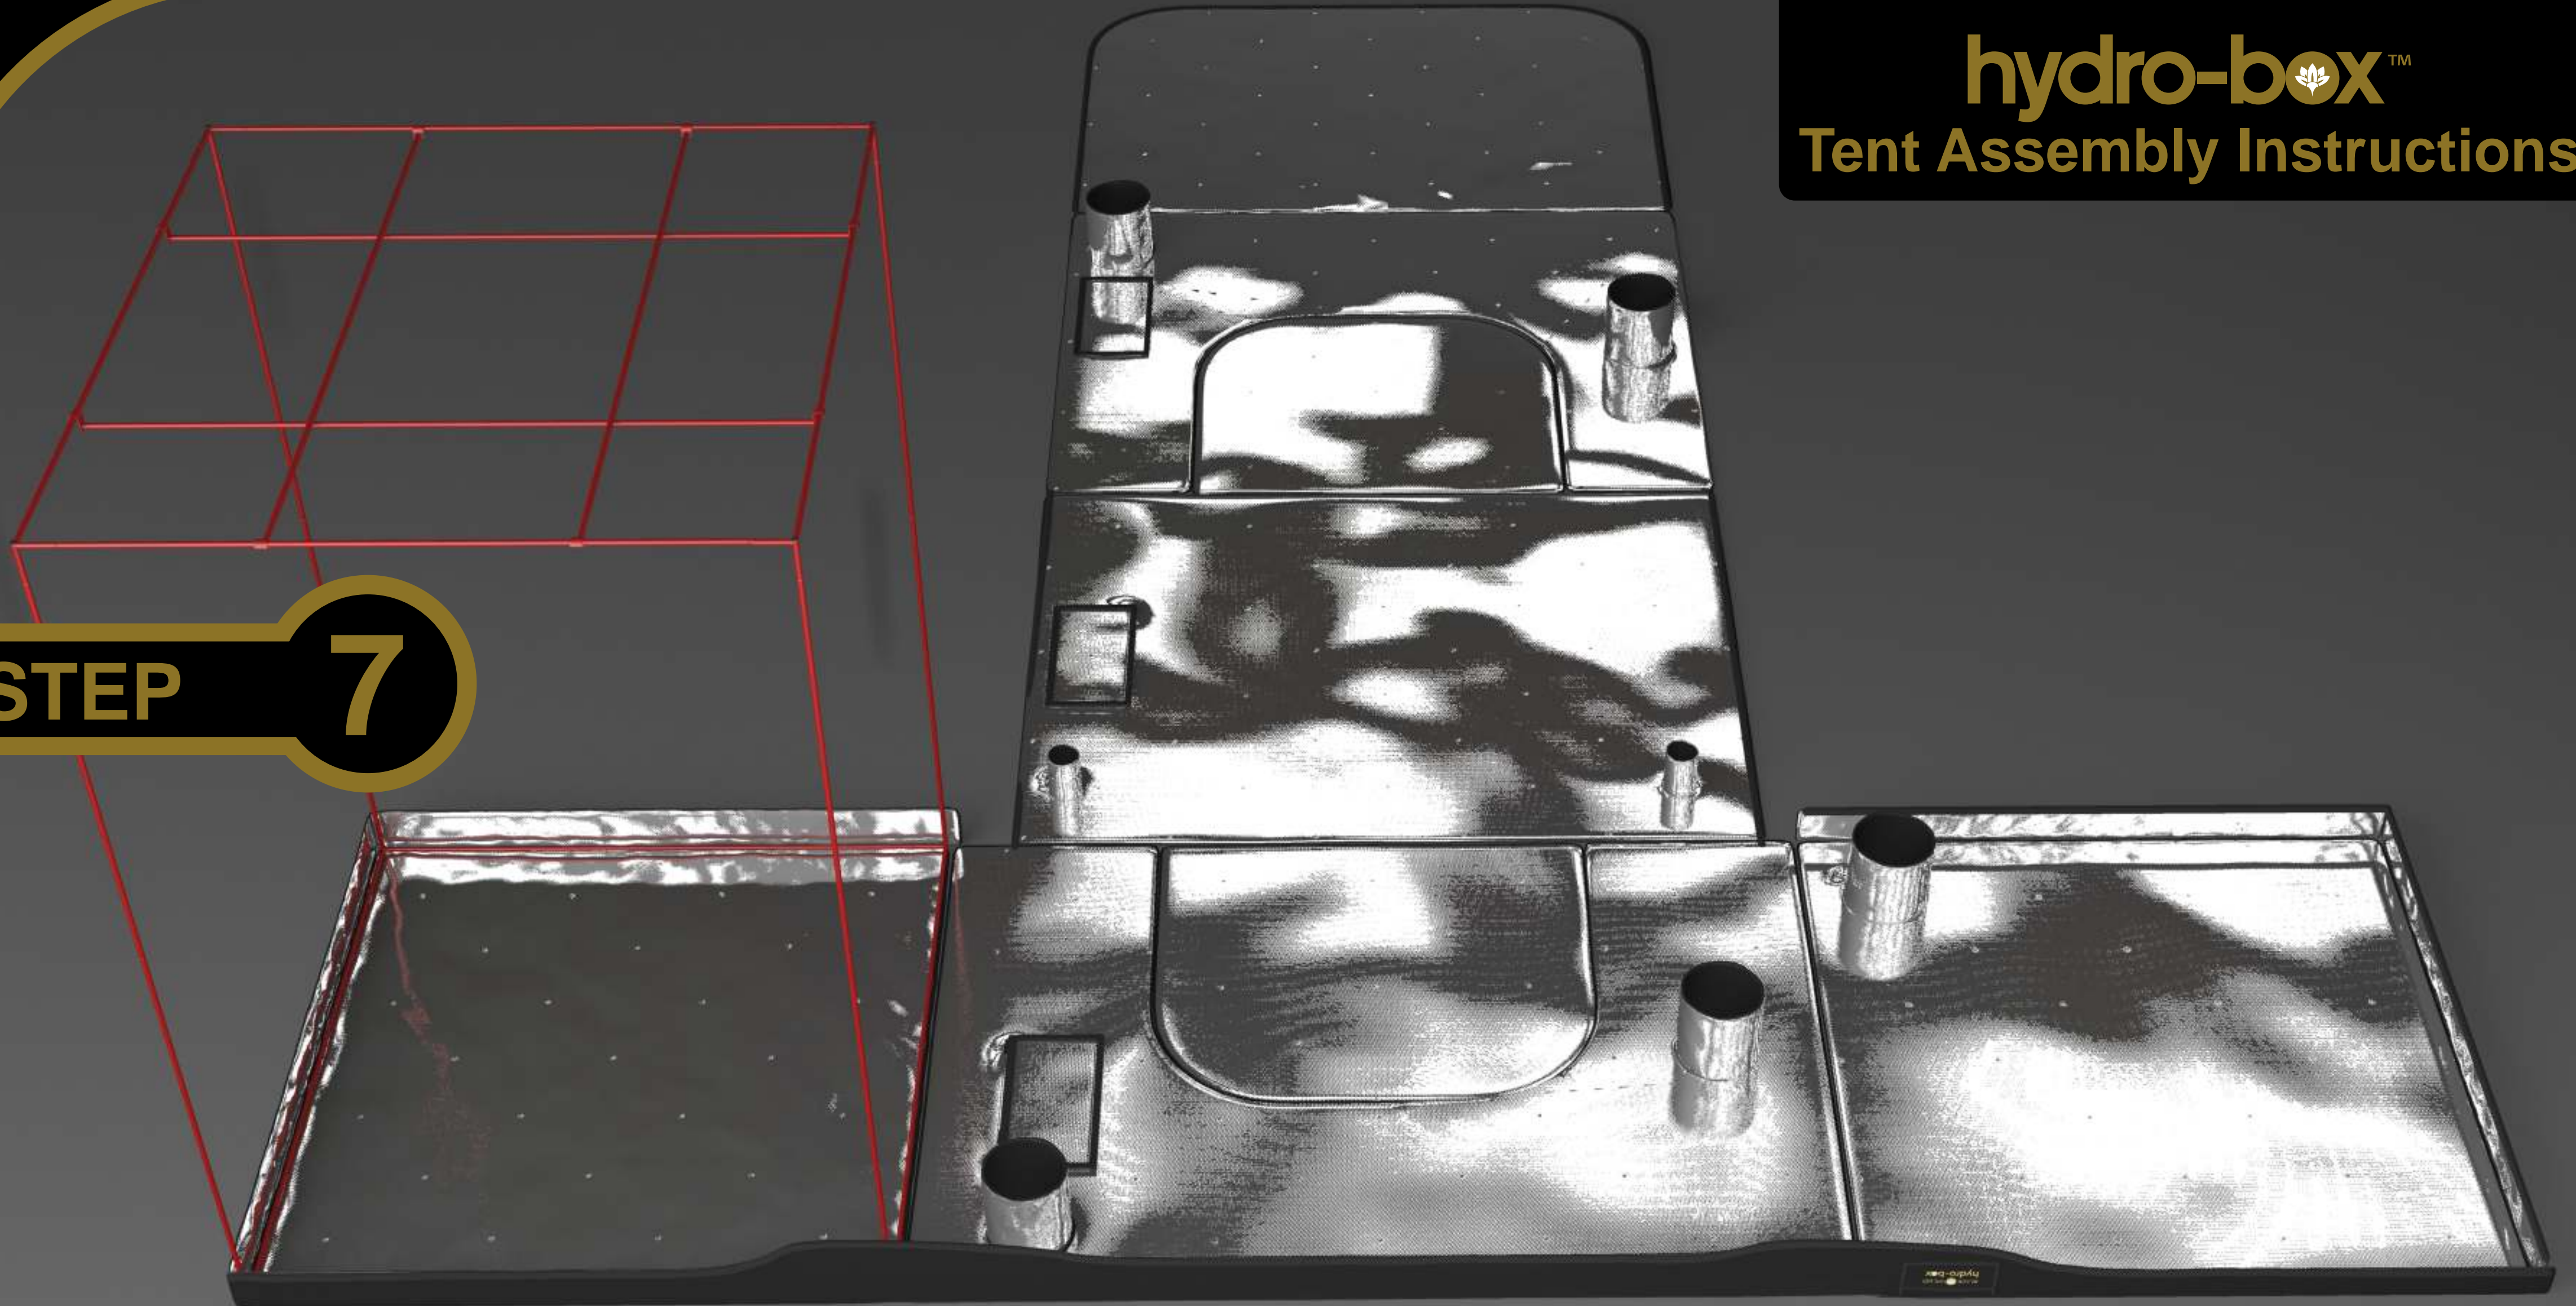

STEP

2

The black plastic end caps should be facing downwards when you construct the base section.

Push the poles into the corner pieces until the locking ball pops through the hole.

Create the base and the top of the tent frame.

'D' Pole

Join together the base of the frame with
the top of the frame.

STEP

5

'C' Pole

Add poles E and F to the top of the frame.

hydro-box™
Tent Assembly Instructions

STEP

6

hydro-box™
Tent Assembly Instructions

STEP

7

Unfold your tent and place the frame into the base as pictured.

hydro-box™
Tent Assembly Instructions

Make sure the bottom of the tent is fitted firmly around the frame before lifting the top of the tent on to the frame.

STEP

8

hydro-box™
Tent Assembly Instructions

Lift the top of the tent fabric and carefully fit it around the top of the frame.

STEP

9

Now, zip both the top and bottom zips to meet at the front of the tent.

hydro-box™
Tent Assembly Instructions