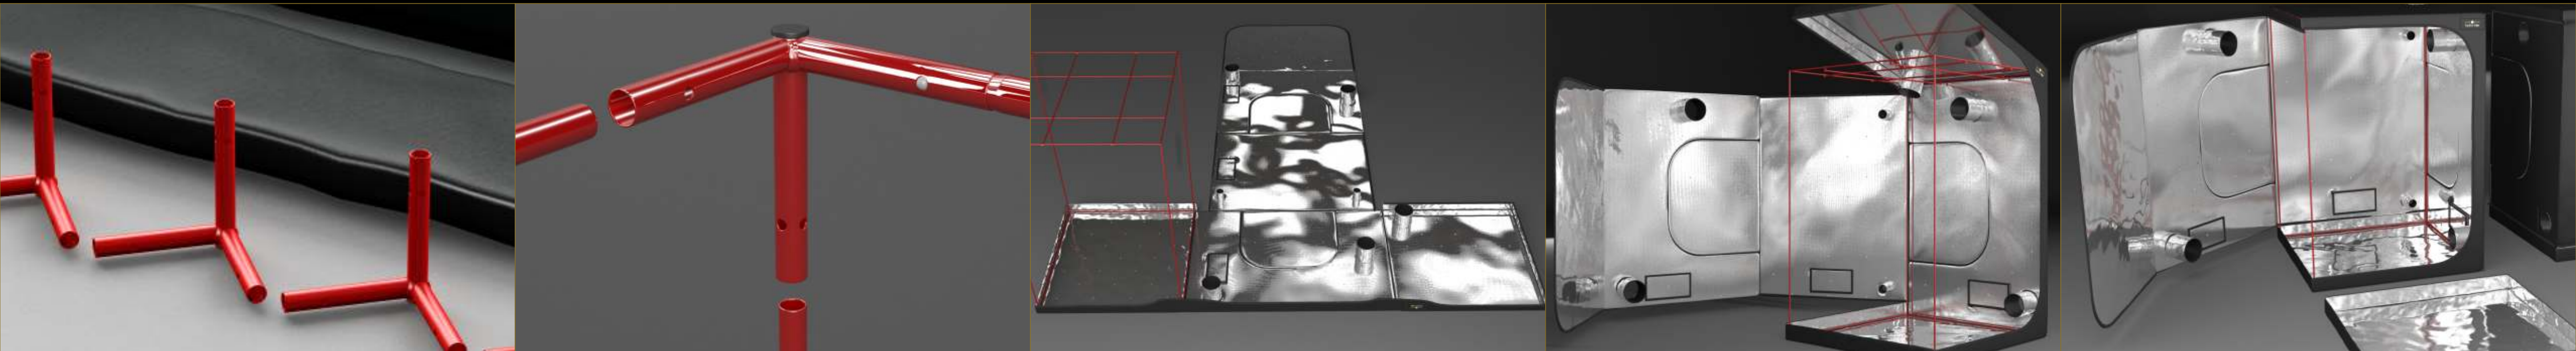

Assembly Instruction Manual

for

hydro-box™

140cm x 140cm x 200cm