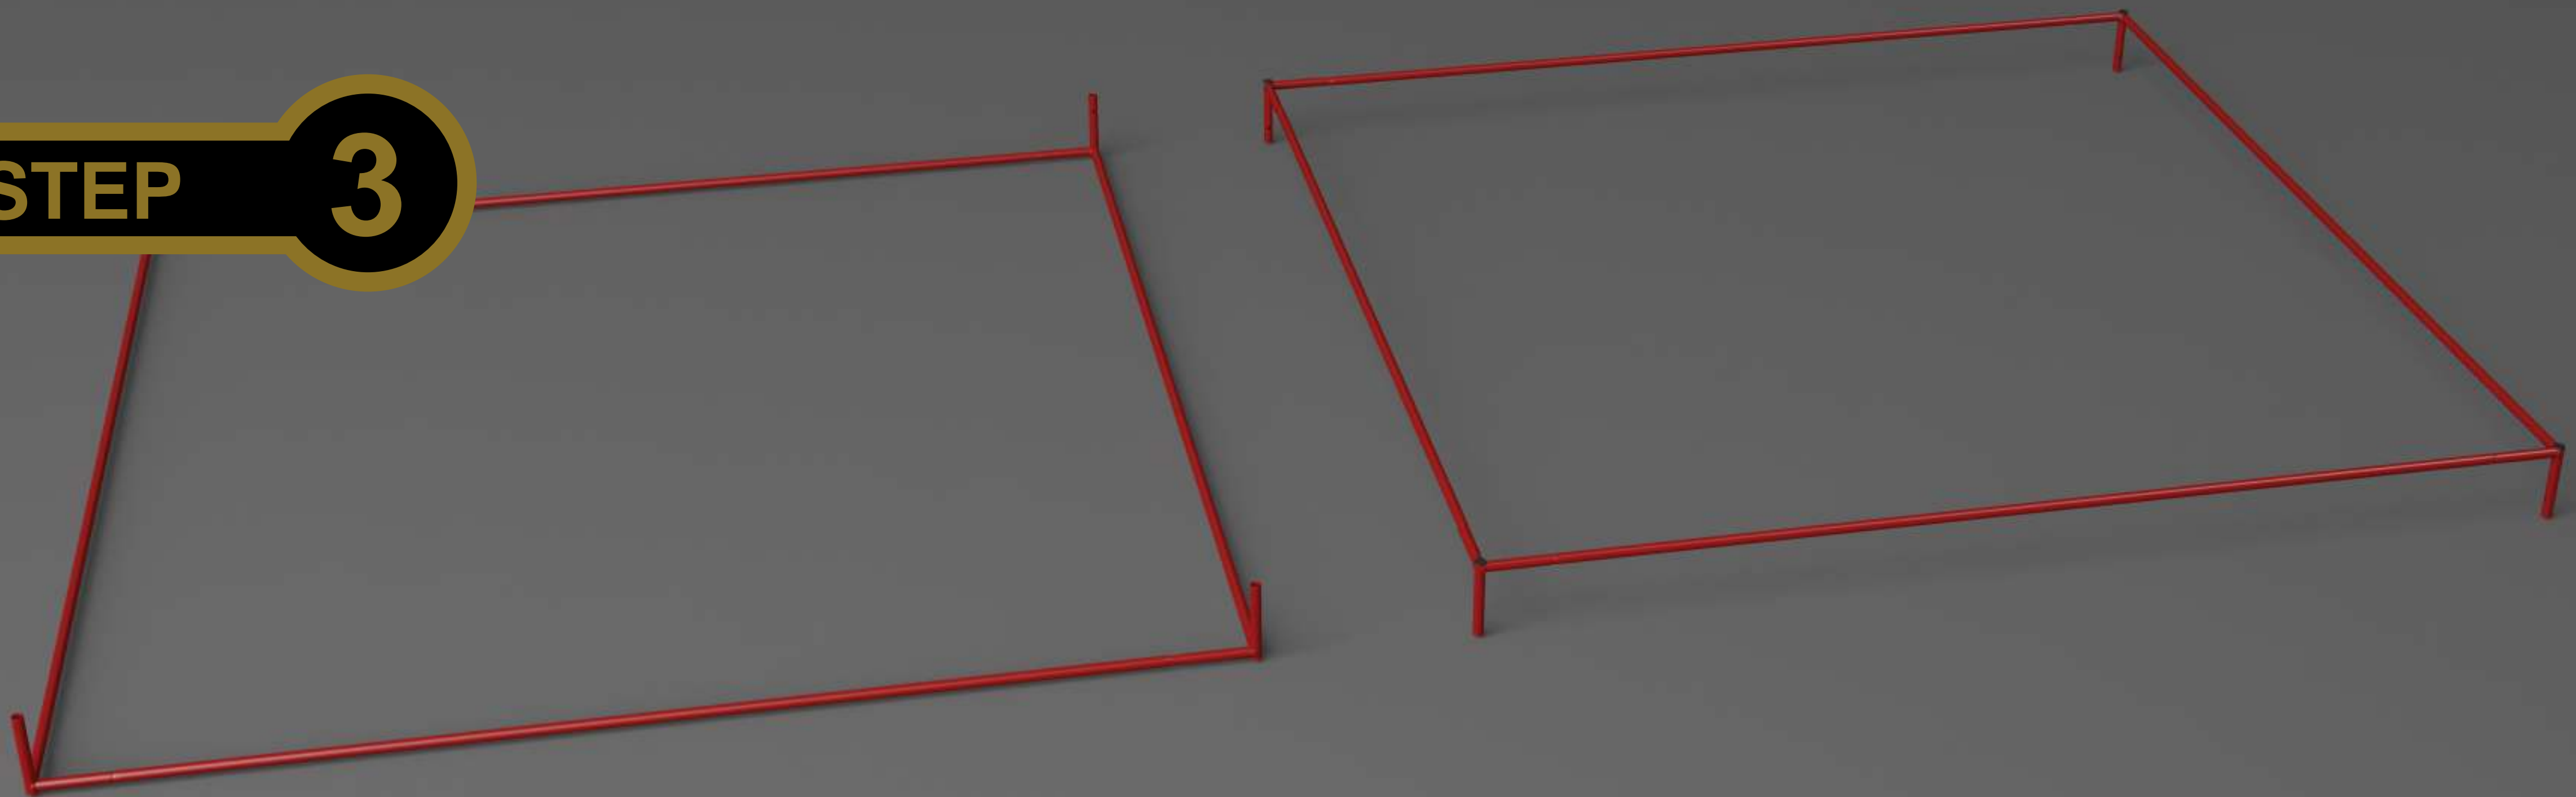

STEP

1

'A' Pole - 130cm

'B' Pole - 130cm

Create the frame base by joining 2 A poles and 2 B poles with 4 corner pieces.

Please note the black plastic end caps should be facing upwards when you construct the top of the frame.

STEP

2

The black plastic end caps should be facing downwards when you construct the base section.

Push the poles into the corner pieces until the locking ball pops through the hole.

Create the base and the top of the tent frame.

STEP

3

Once the base section is complete, repeat the process with the remaining corners and A and B poles to construct the top of the frame.

STEP

4

**Add poles C to the base section
and poles D into the top section.**

'D' Pole

Join together the base of the frame with
the top of the frame.

STEP

5

'C' Pole

Add poles E and F to the top of the frame.

hydro-box™
Tent Assembly Instructions

STEP