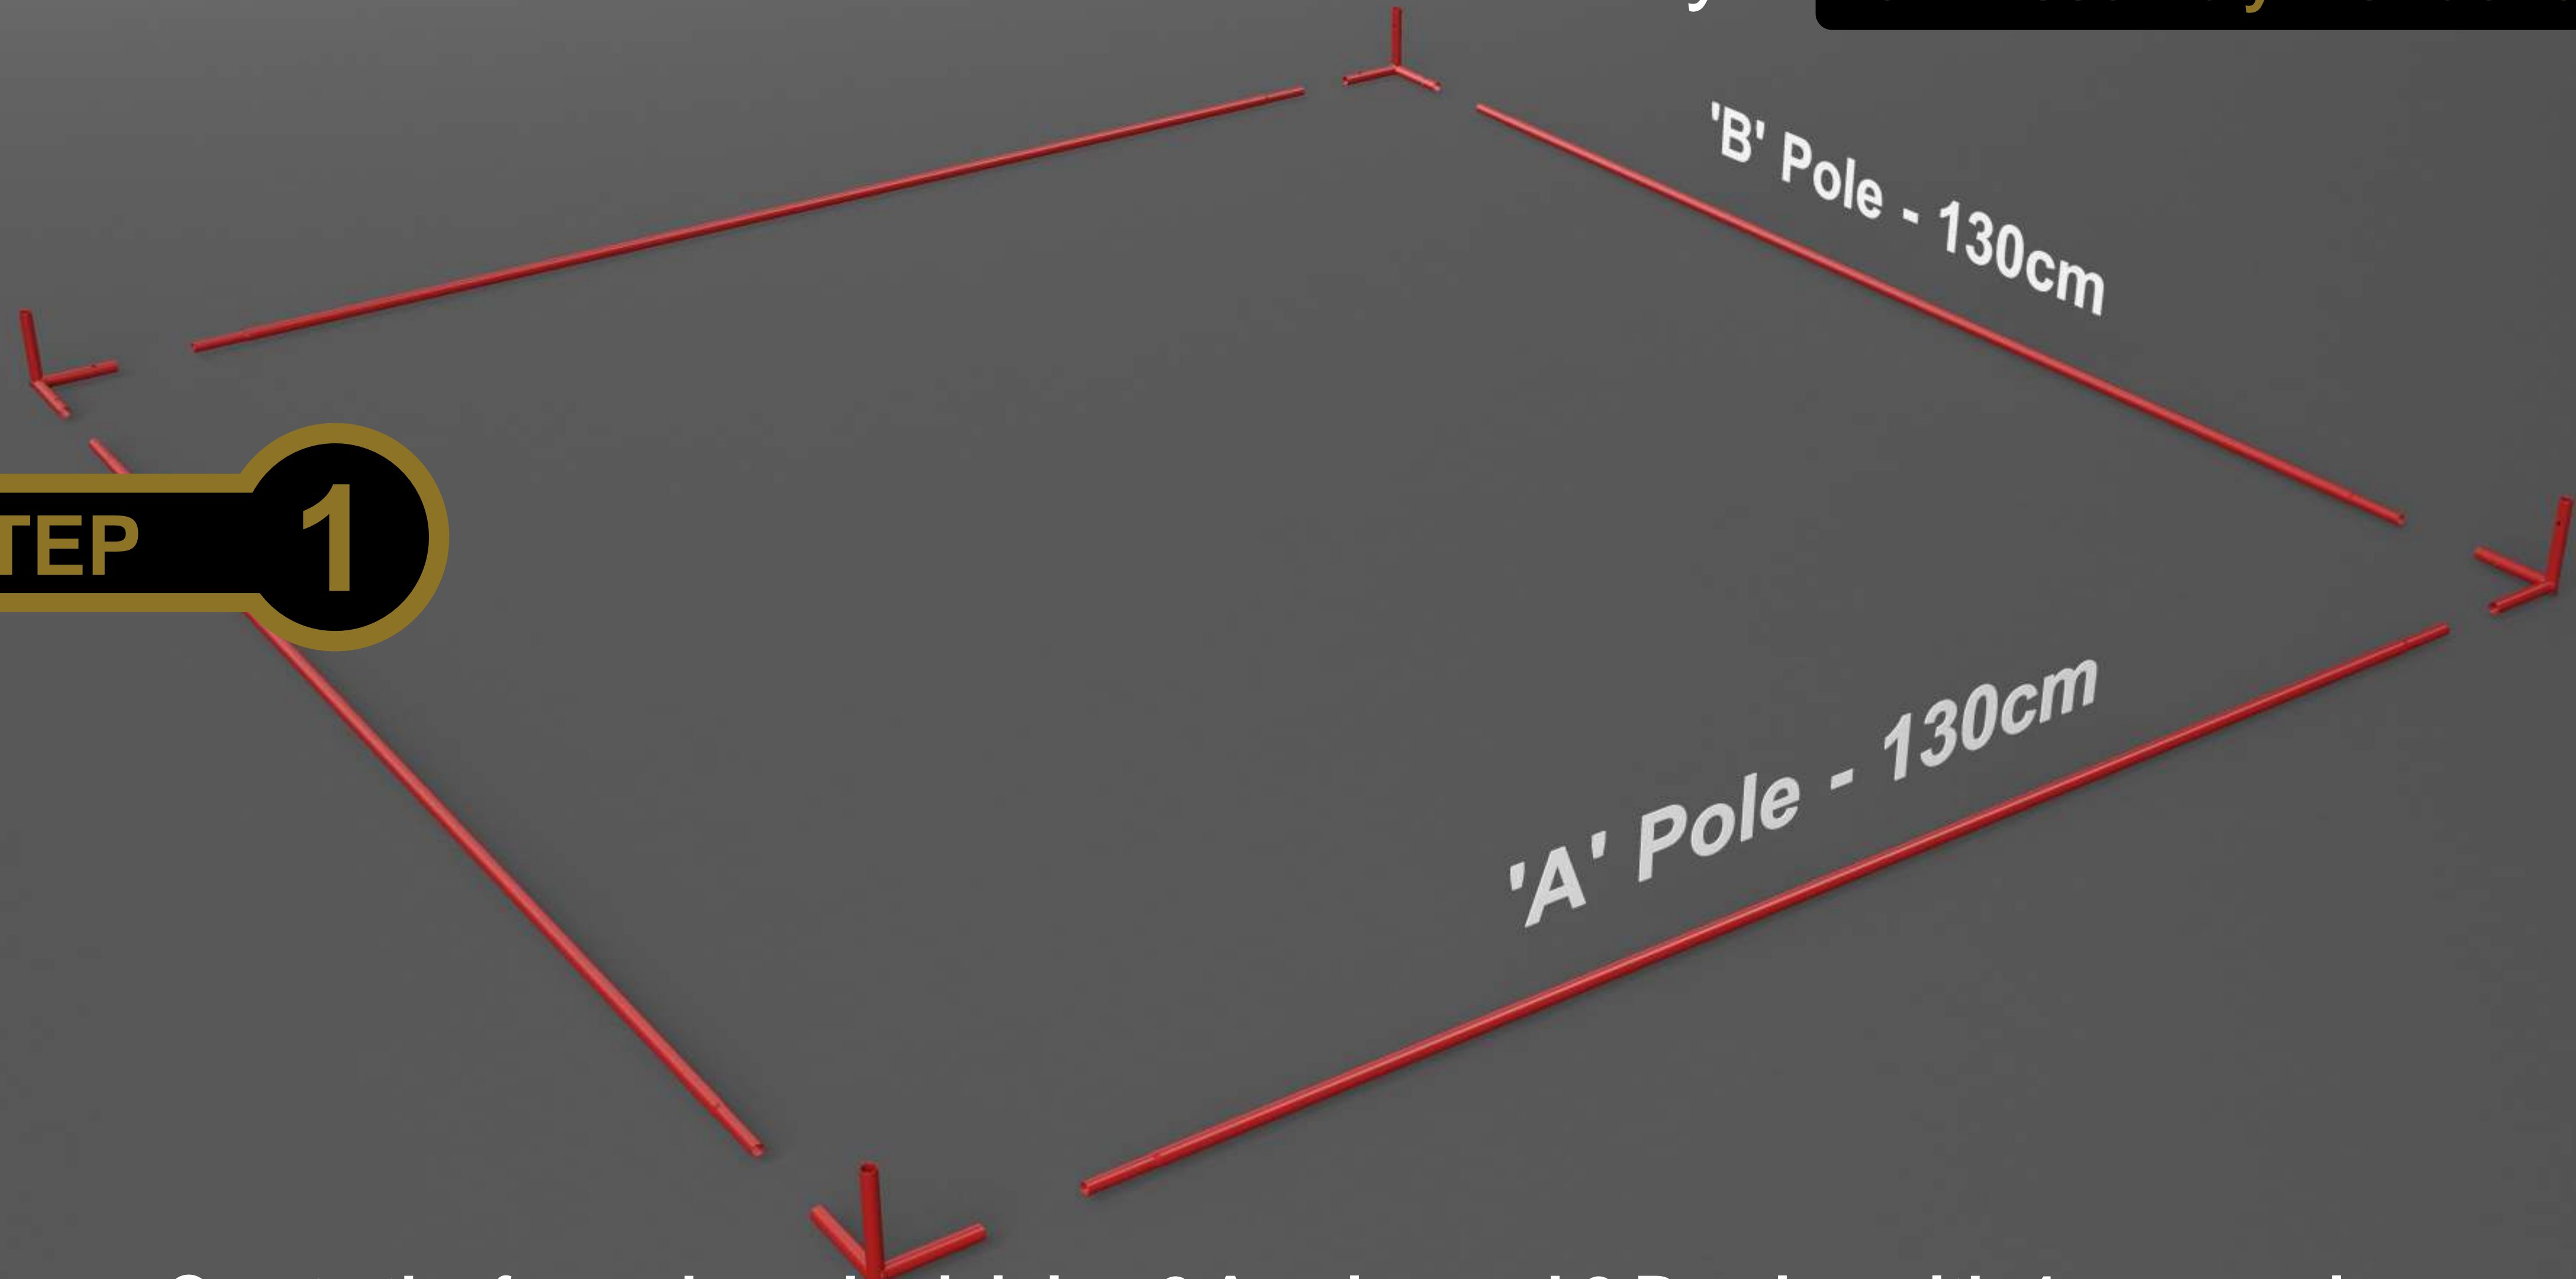

← Pole **B** 130cm →

← Pole **C** 97cm →

← Pole **D** 97cm →

← Pole **E** 140cm →

← Pole **F** 140cm →

Tent fabric.
Splash tray.
Frame corners (including 1 spare):

Please follow the instructions carefully

hydro-box™
Tent Assembly Instructions

STEP

1

'A' Pole - 130cm

'B' Pole - 130cm

Create the frame base by joining 2 A poles and 2 B poles with 4 corner pieces.

Please note the black plastic end caps should be facing upwards when you construct the top of the frame.

STEP

2

The black plastic end caps should be facing downwards when you construct the base section.

Push the poles into the corner pieces until the locking ball pops through the hole.

Create the base and the top of the tent frame.

STEP

3

Once the base section is complete, repeat the process with the remaining corners and A and B poles to construct the top of the frame.

STEP

4

**Add poles C to the base section
and poles D into the top section.**