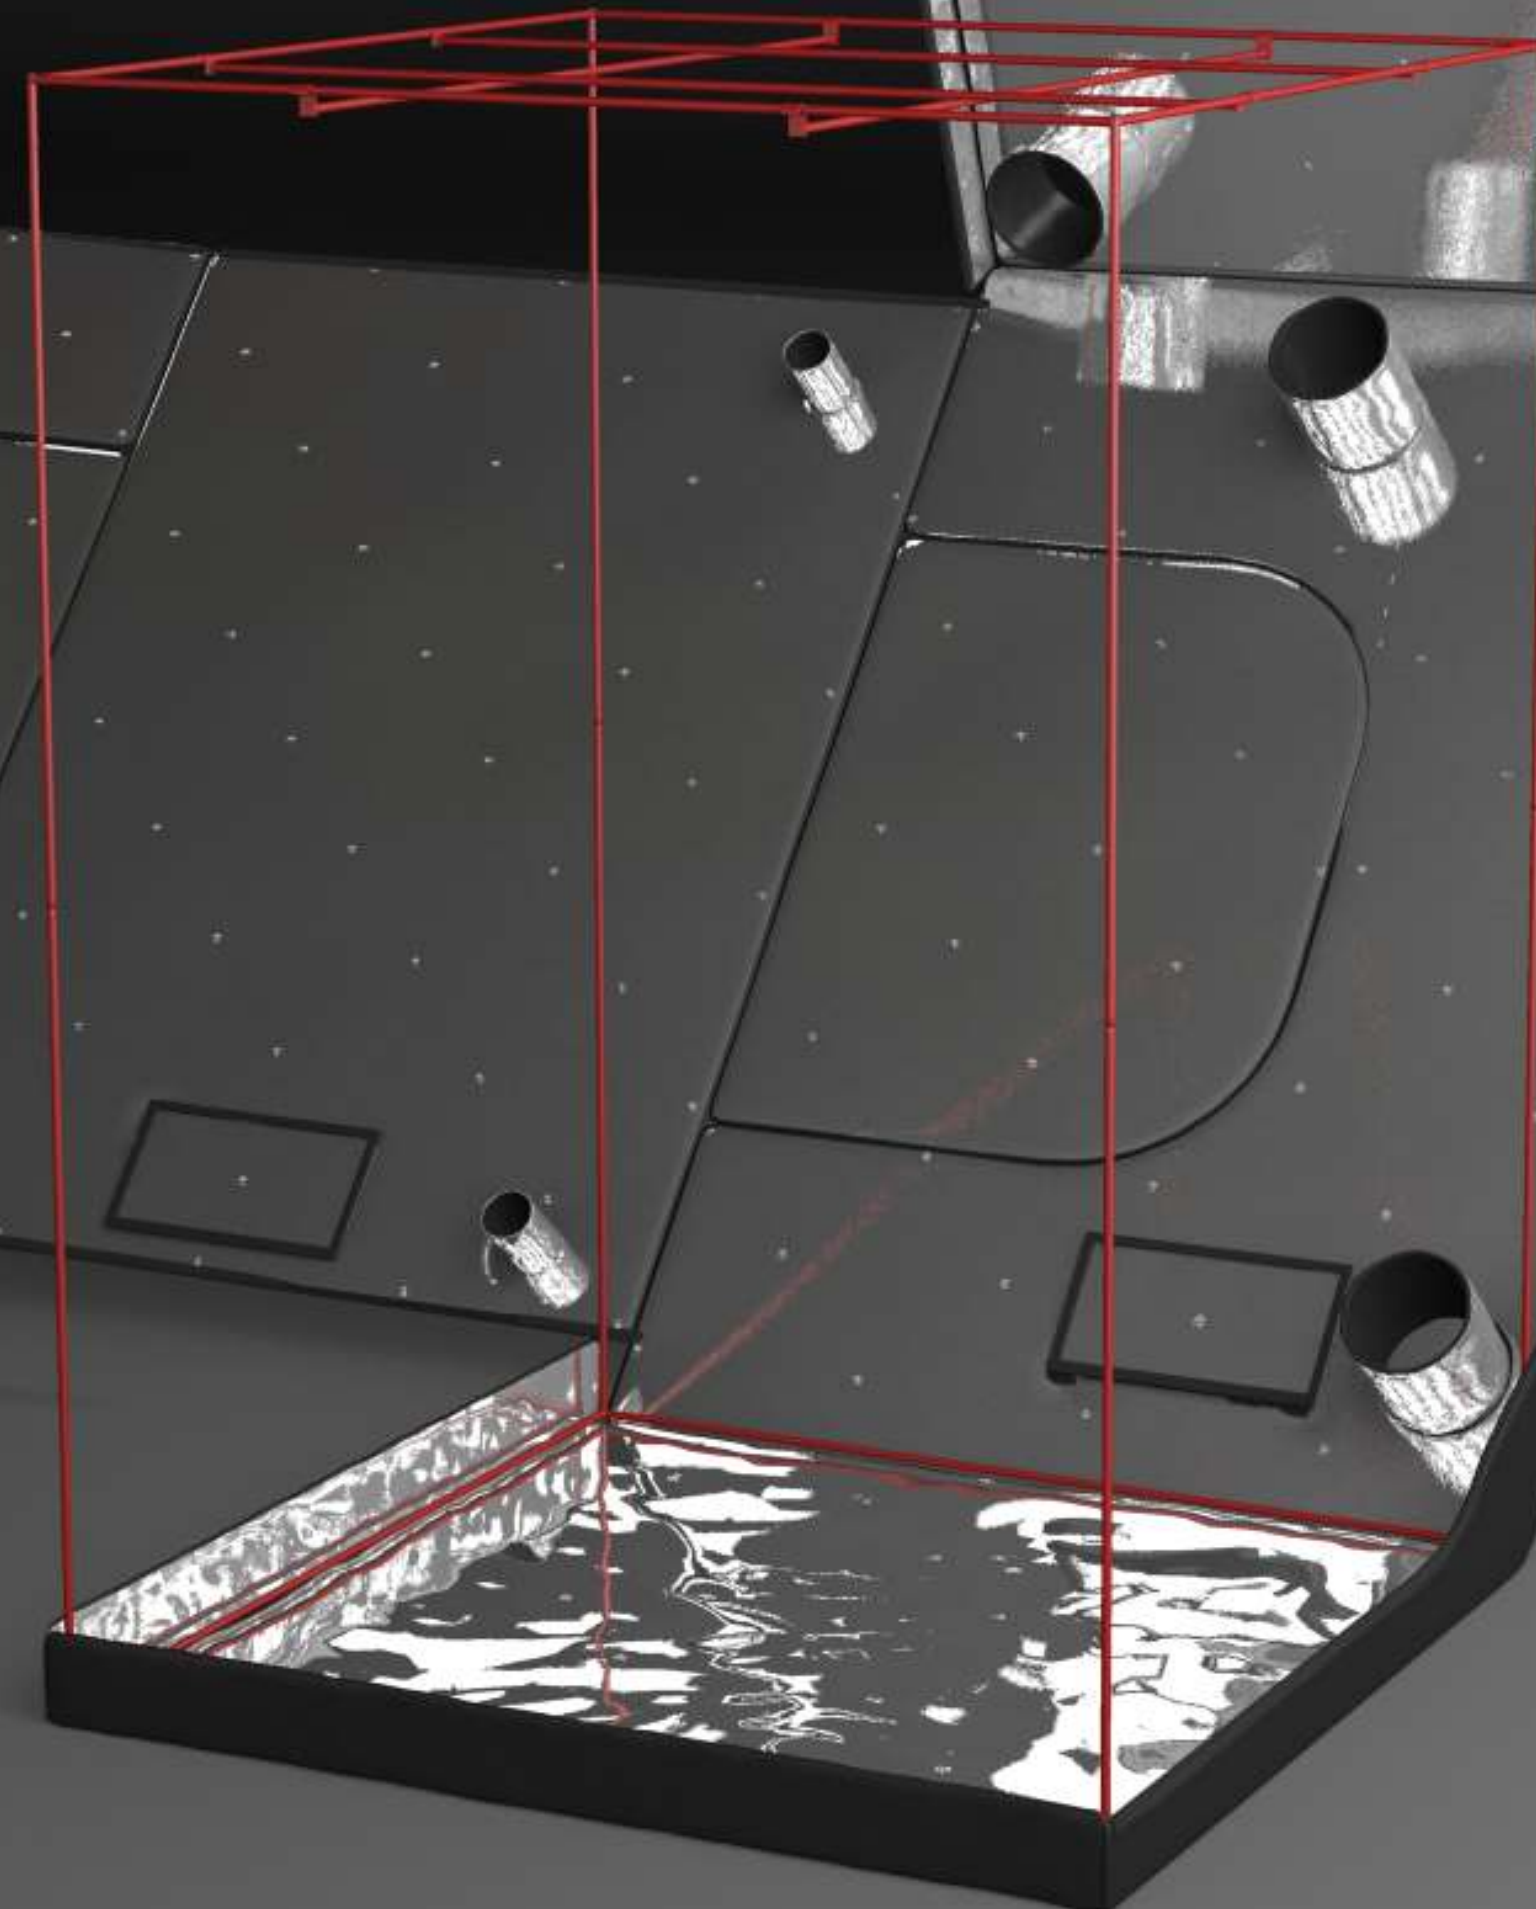

STEP

2

The black plastic end caps should be facing downwards when you construct the base section.

Push the poles into the corner pieces until the locking ball pops through the hole.

Create the base and the top of the tent frame.

'D' Pole

Join together the base of the frame with
the top of the frame.

STEP

5

'C' Pole

Add poles E and F to the top of the frame.

hydro-box™
Tent Assembly Instructions

STEP

6

hydro-box™
Tent Assembly Instructions

STEP

7

Unfold your tent and place the frame into the base as pictured.

hydro-box™
Tent Assembly Instructions

Make sure the bottom of the tent is fitted firmly around the frame before lifting the top of the tent on to the frame.

STEP

8

hydro-box™
Tent Assembly Instructions

Lift the top of the tent fabric and carefully fit it around the top of the frame.

STEP

9

Now, zip both the top and bottom zips to meet at the front of the tent.

hydro-box™
Tent Assembly Instructions