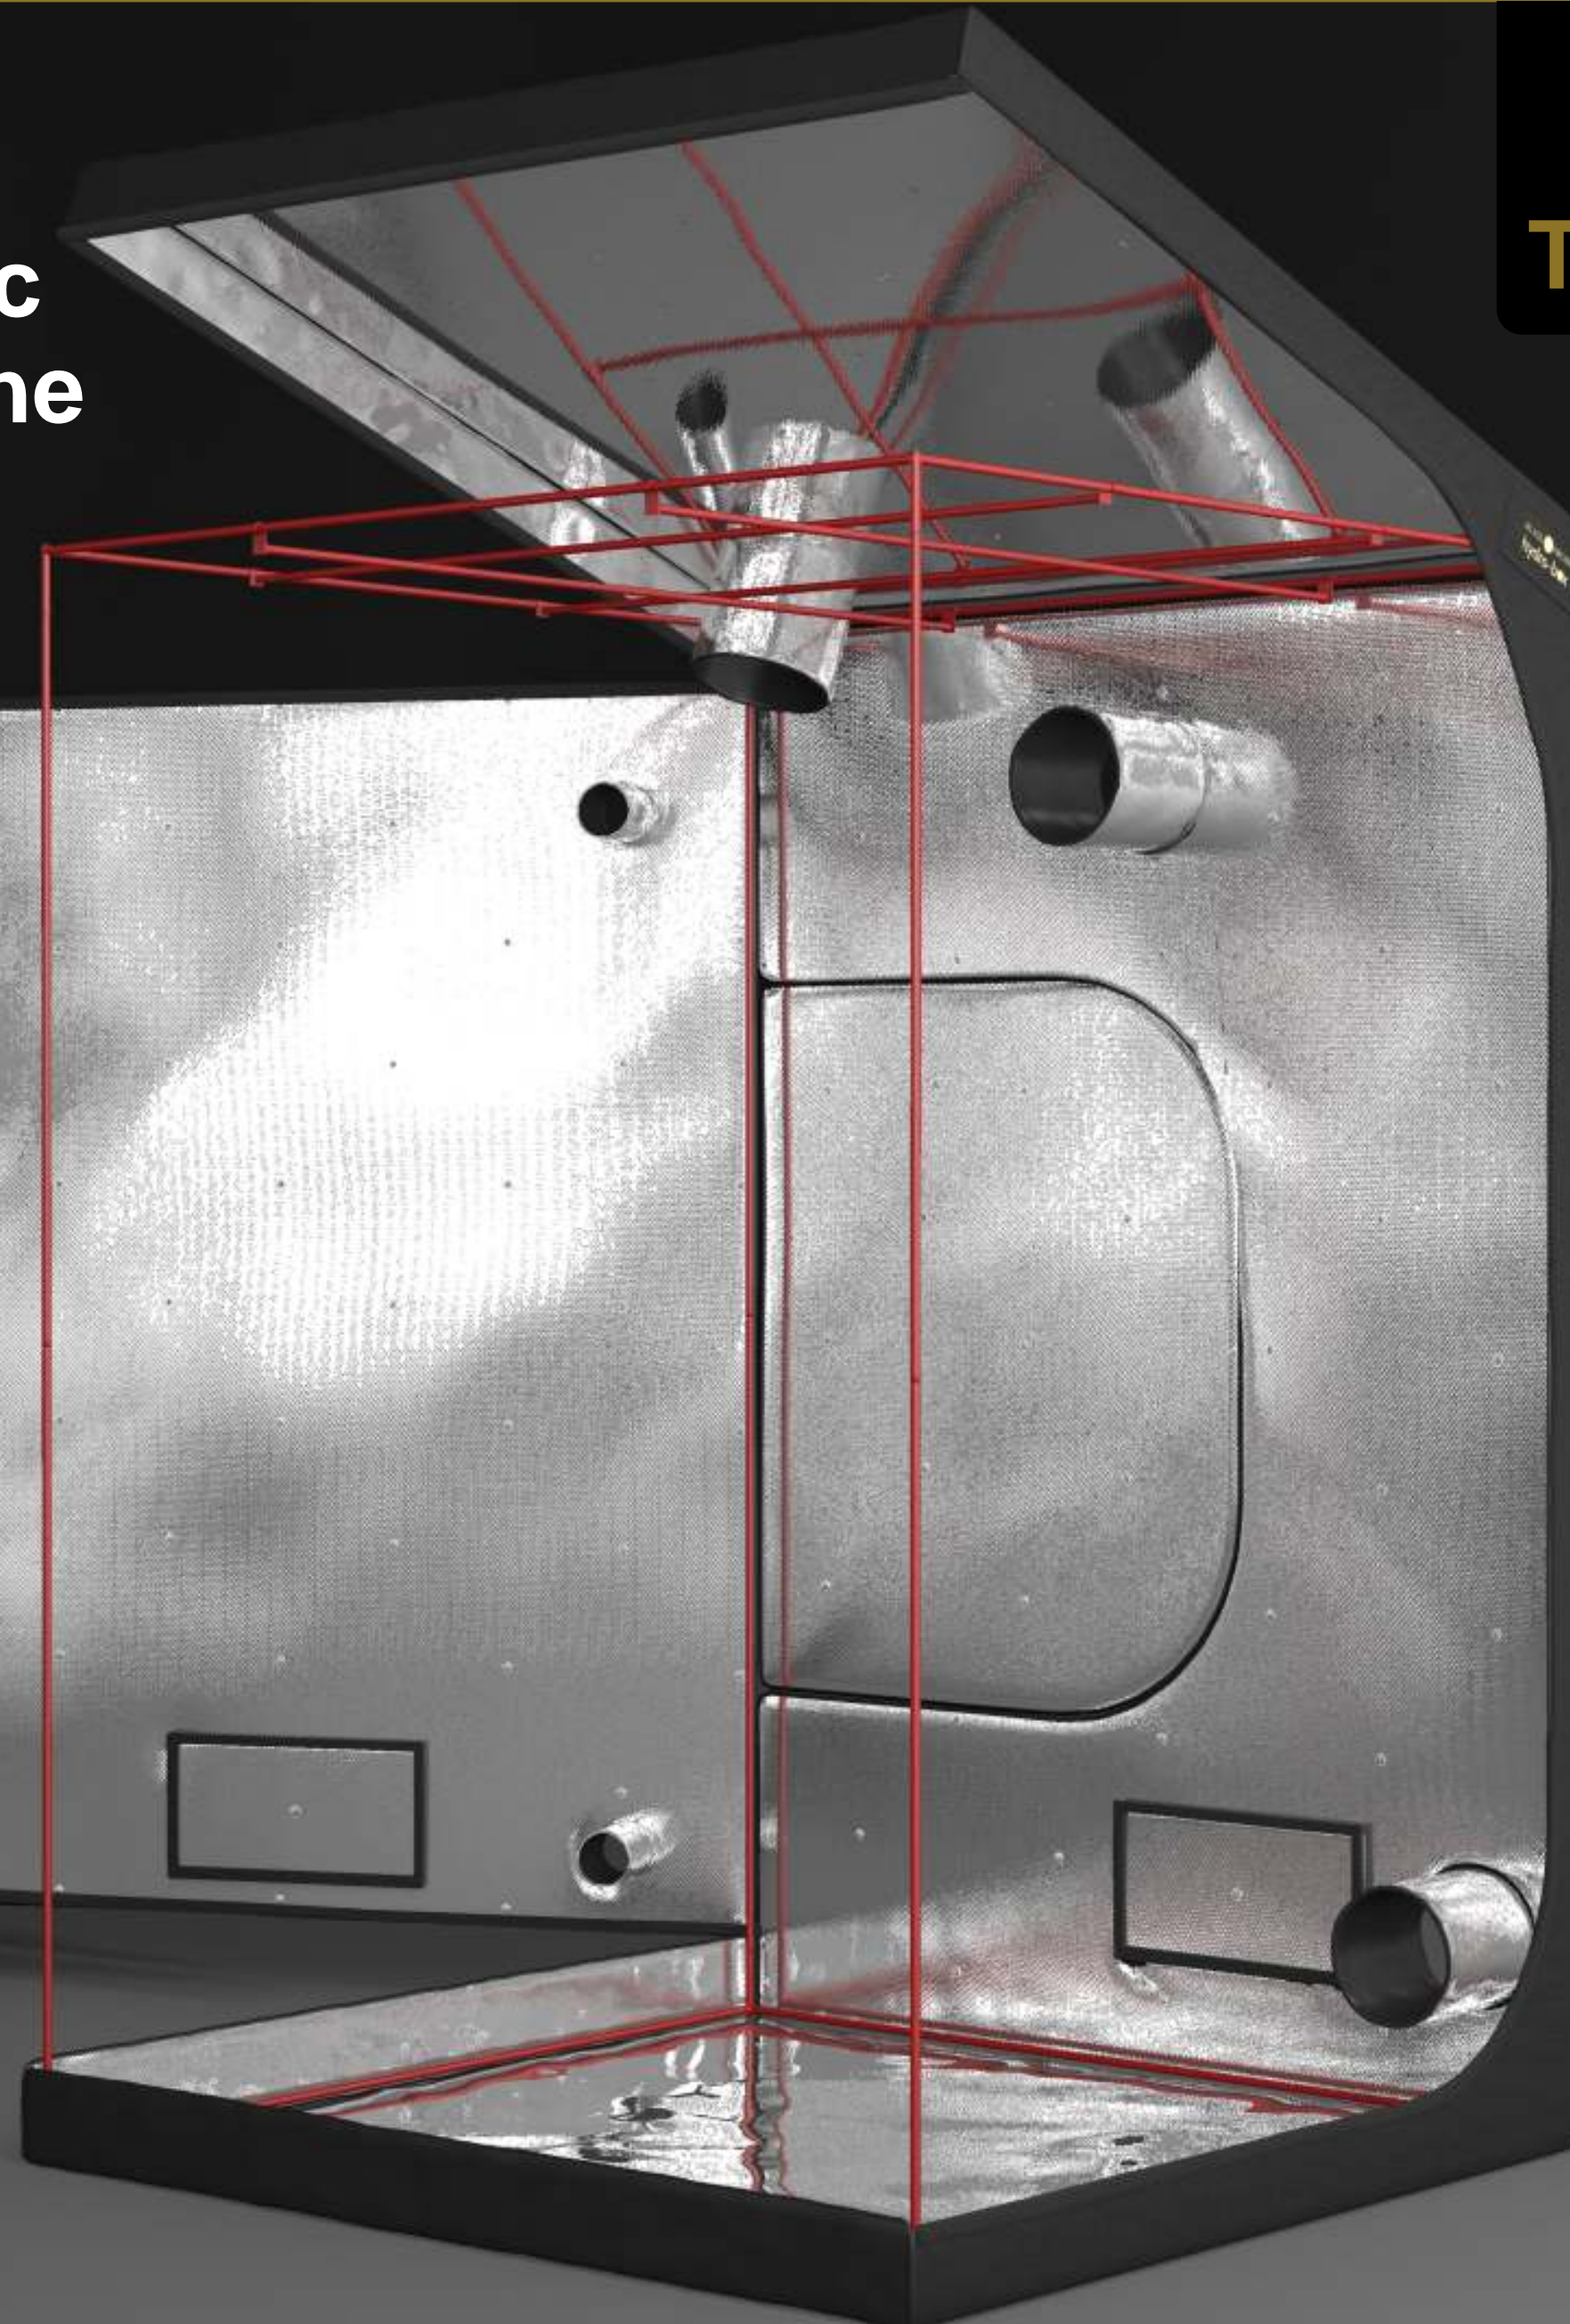

STEP

2

The black plastic end caps should be facing downwards when you construct the base section.

Push the poles into the corner pieces until the locking ball pops through the hole.

Create the base and the top of the tent frame.

6

hydro-box™
Tent Assembly Instructions

STEP

7

Unfold your tent and place the frame into the base as pictured.

hydro-box™
Tent Assembly Instructions

Make sure the bottom of the tent is fitted firmly around the frame before lifting the top of the tent on to the frame.

STEP

8

hydro-box™
Tent Assembly Instructions

Lift the top of the tent fabric and carefully fit it around the top of the frame.

STEP

9

Now, zip both the top and bottom zips to meet at the front of the tent.

hydro-box™
Tent Assembly Instructions